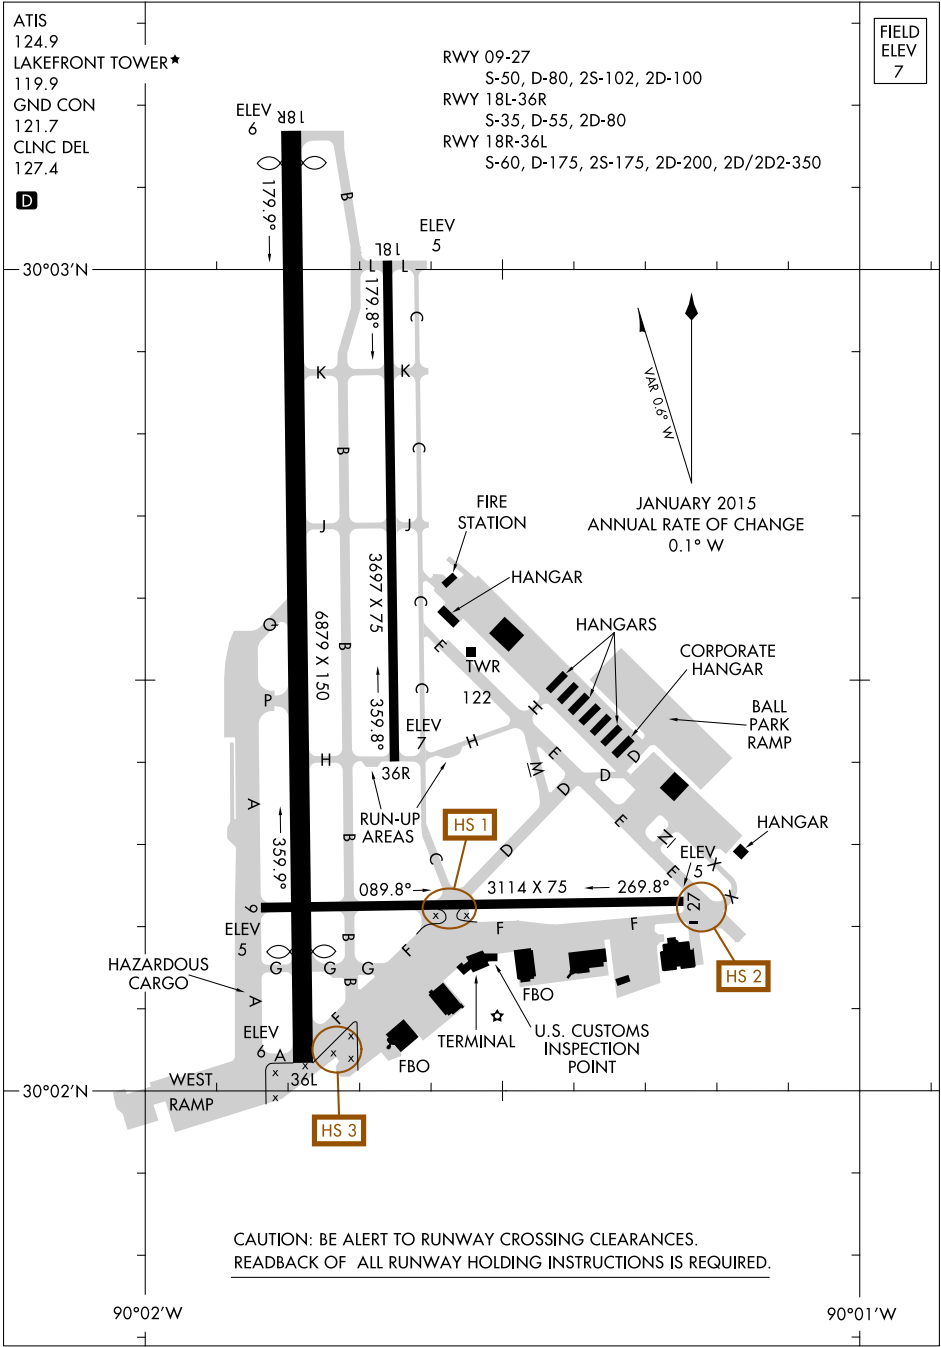

17285

AIRPORT DIAGRAM

AL-288 (FAA)

LAKEFRONT (NEW)
NEW ORLEANS, LOUISIANA

ATIS
124.9
LAKEFRONT TOWER★
119.9
GND CON
121.7
CLNC DEL
127.4

RWY 09-27
S-50, D-80, 2S-102, 2D-100
RWY 18L-36R
S-35, D-55, 2D-80
RWY 18R-36L
S-60, D-175, 2S-175, 2D-200, 2D/2D2-350

FIELD
ELEV
7

SC-4, 13 SEP 2018 to 11 OCT 2018

SC-4, 13 SEP 2018 to 11 OCT 2018

AIRPORT DIAGRAM

17285

NEW ORLEANS, LOUISIANA
LAKEFRONT (NEW)