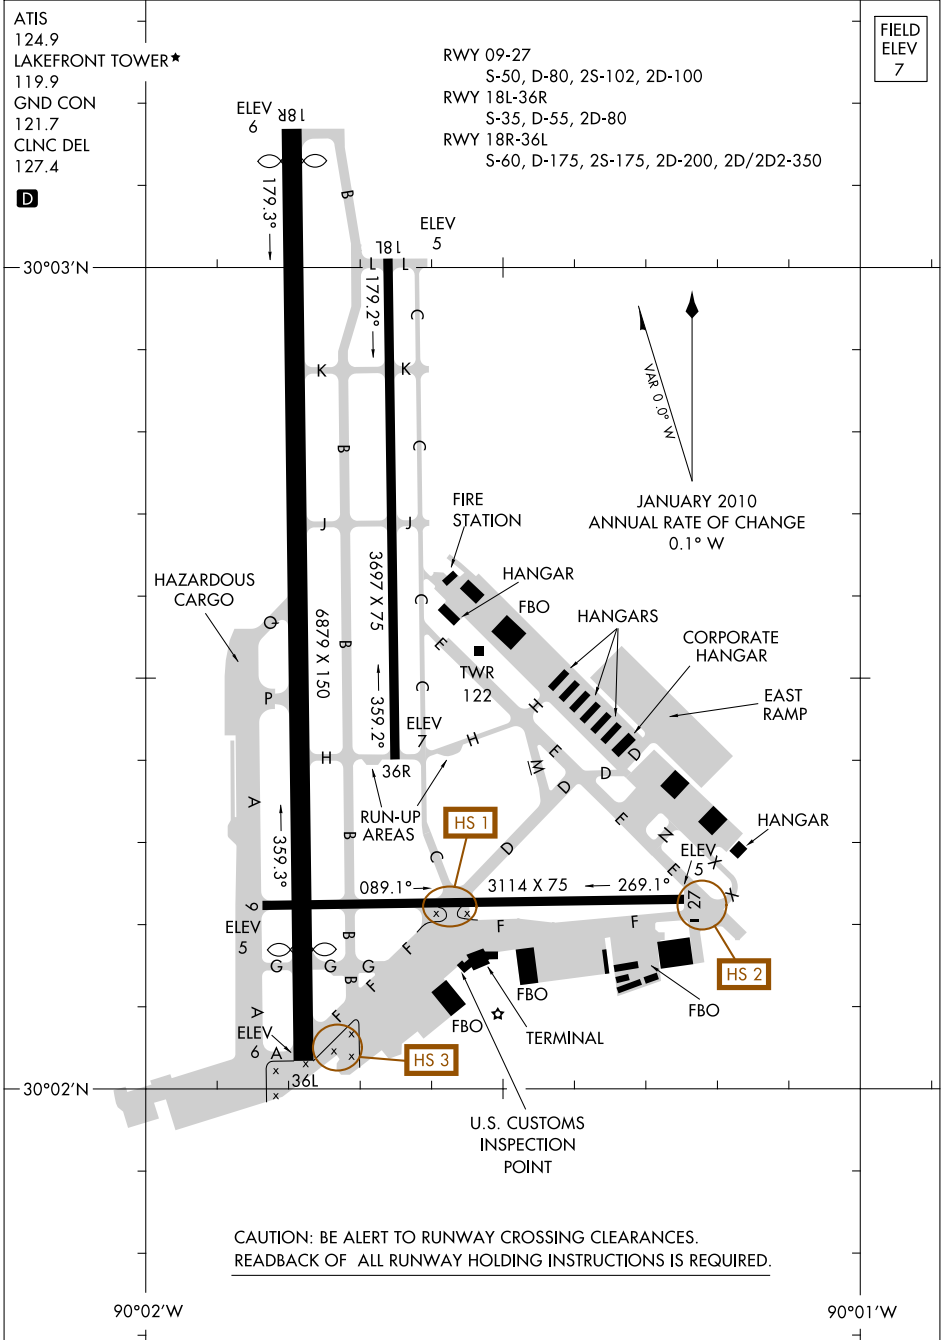

13066 AIRPORT DIAGRAM NEW ORLEANS/LAKEFRONT (NEW) NEW ORLEANS, LOUISIANA

AL-288 (FAA)

ATIS  
124.9  
LAKEFRONT TOWER★  
119.9  
GND CON  
121.7  
CLNC DEL  
127.4

FIELD  
ELEV  
7

RWY 09-27  
S-50, D-80, 2S-102, 2D-100  
RWY 18L-36R  
S-35, D-55, 2D-80  
RWY 18R-36L  
S-60, D-175, 2S-175, 2D-200, 2D/2D2-350

SC-4, 27 JUN 2013 to 25 JUL 2013

SC-4, 27 JUN 2013 to 25 JUL 2013

CAUTION: BE ALERT TO RUNWAY CROSSING CLEARANCES. READBACK OF ALL RUNWAY HOLDING INSTRUCTIONS IS REQUIRED.